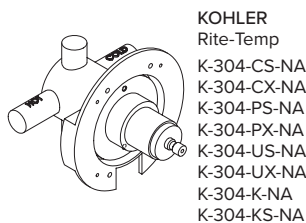

UNIVERSAL VALVE TRIM BUNDLES

Cost-effective solution for remodeling, updating or retrofitting a shower, tub or bath.

Bundle with tub spout includes: decorative on/off valve trim with mounting hardware and tub spout, plus a water-saving 1.75 GPM Speakman Exhilaration shower head and shower arm.

Bundle without tub spout includes: decorative on/off valve trim with mounting hardware and a water-saving 1.75 GPM Speakman Exhilaration shower head and shower arm.

Valve trim is compatible with many of today's most-used shower valve brands and models, including *Kohler Rite-Temp K-304-KS*, *Moen PosiTemp 62370*, *Delta R10000-UNWS*, *Symmons 46-2-X-BODY Temptrol* and *Pfister* valve.

Exhilaration shower head features **four spray settings** plus a **pause mode** to stop the flow of water for shampooing and lathering.

FEATURES

WaterSense Certified

CEC
(1.75 models)

FINISHES

- Polished Chrome
- Brushed Nickel
- Matte Black
- Brushed Bronze
  (Only CPT-1000-UNI)

NOW COMPATIBLE WITH PFISTER VALVES!

*For Pfister installations, you must order the add-on kit RPG10-0113 along with the universal trim.

Retrofits to: