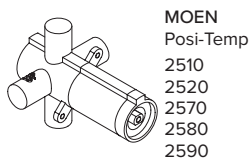

UNIVERSAL VALVE TRIM BUNDLES

Cost-effective solution for remodeling, updating or retrofitting a shower, tub or bath.

Bundle with tub spout includes: decorative on/off valve trim with mounting hardware and tub spout, plus a water-saving 1.75 GPM Speakman Exhilaration shower head and shower arm.

Bundle without tub spout includes: decorative on/off valve trim with mounting hardware and a water-saving 1.75 GPM Speakman Exhilaration shower head and shower arm.

Valve trim is compatible with many of today's most-used shower valve brands and models, including *Kohler Rite-Temp K-304-KS*, *Moen PosiTemp 62370*, *Delta R10000-UNWS*, *Symmons 46-2-X-BODY Temptrol* and *Pfister* valve.

Exhilaration shower head features **four spray settings** plus a **pause mode** to stop the flow of water for shampooing and lathering.

FEATURES

WaterSense Certified

CEC
(1.75 models)

FINISHES

- Polished Chrome
- Brushed Nickel
- Matte Black
- Brushed Bronze
  (Only CPT-1000-UNI)

NOW COMPATIBLE WITH PFISTER VALVES!

*For Pfister installations, you must order the add-on kit RPG10-0113 along with the universal trim.

Retrofits to: